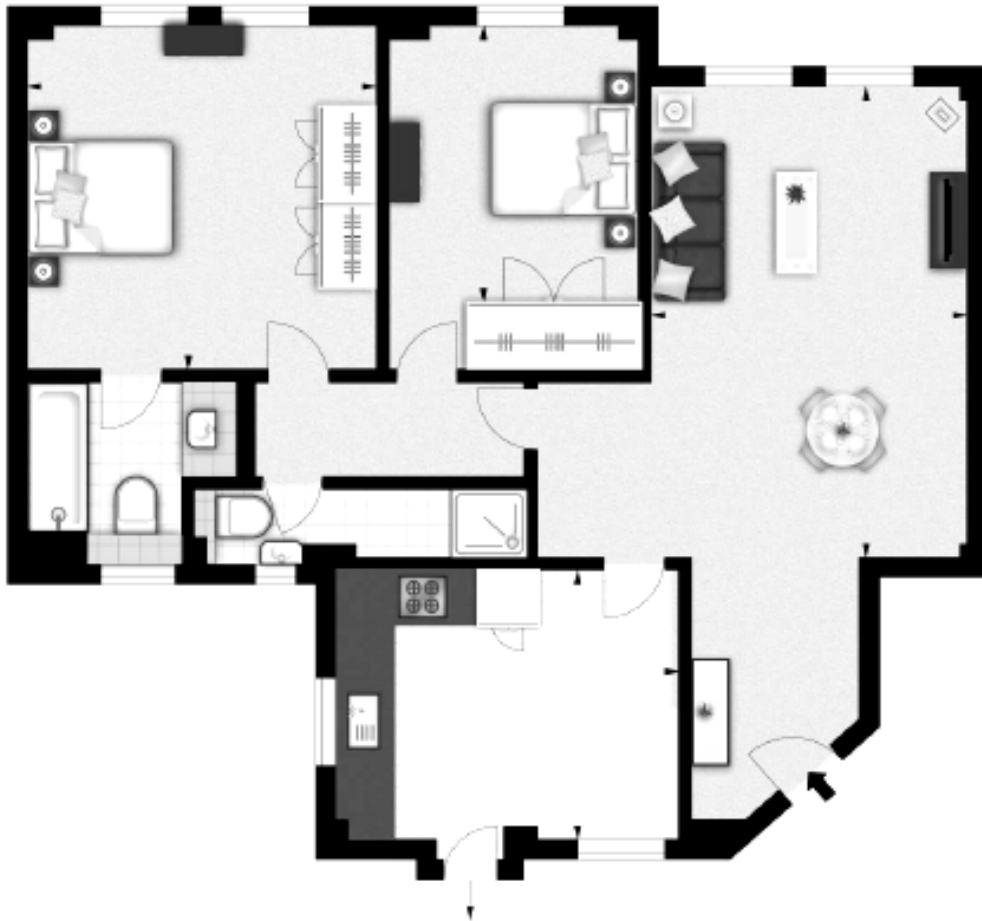

£955.00 pw (£4,138.00 pcm)

Pelham Court, London, SW3

2 Bedrooms

2 Bathrooms

1 Reception

A rare opportunity to rent this lovely 2-bedroom apartment located in the heart of Chelsea.

This quiet, bright, spacious, 3rd floor apartment looks directly out on to the gardens of Pelham Court and is a perfect pied a terre.

The apartment has just been redecorated and furnished to a very high standard.

The property is available to rent unfurnished.

- ✓ 2 Bedrooms
- ✓ Shower Room
- ✓ En Suite Bathroom
- ✓ Reception Room
- ✓ Kitchen

APPROX. GROSS INTERNAL AREA *
860 Ft² - 79.89 M²

ILLUSTRATION FOR IDENTIFICATION PURPOSES ONLY. NOT TO SCALE
*** As Defined by RICS - Code of Measuring Practice**

Fire
Exit

THIRD FLOOR